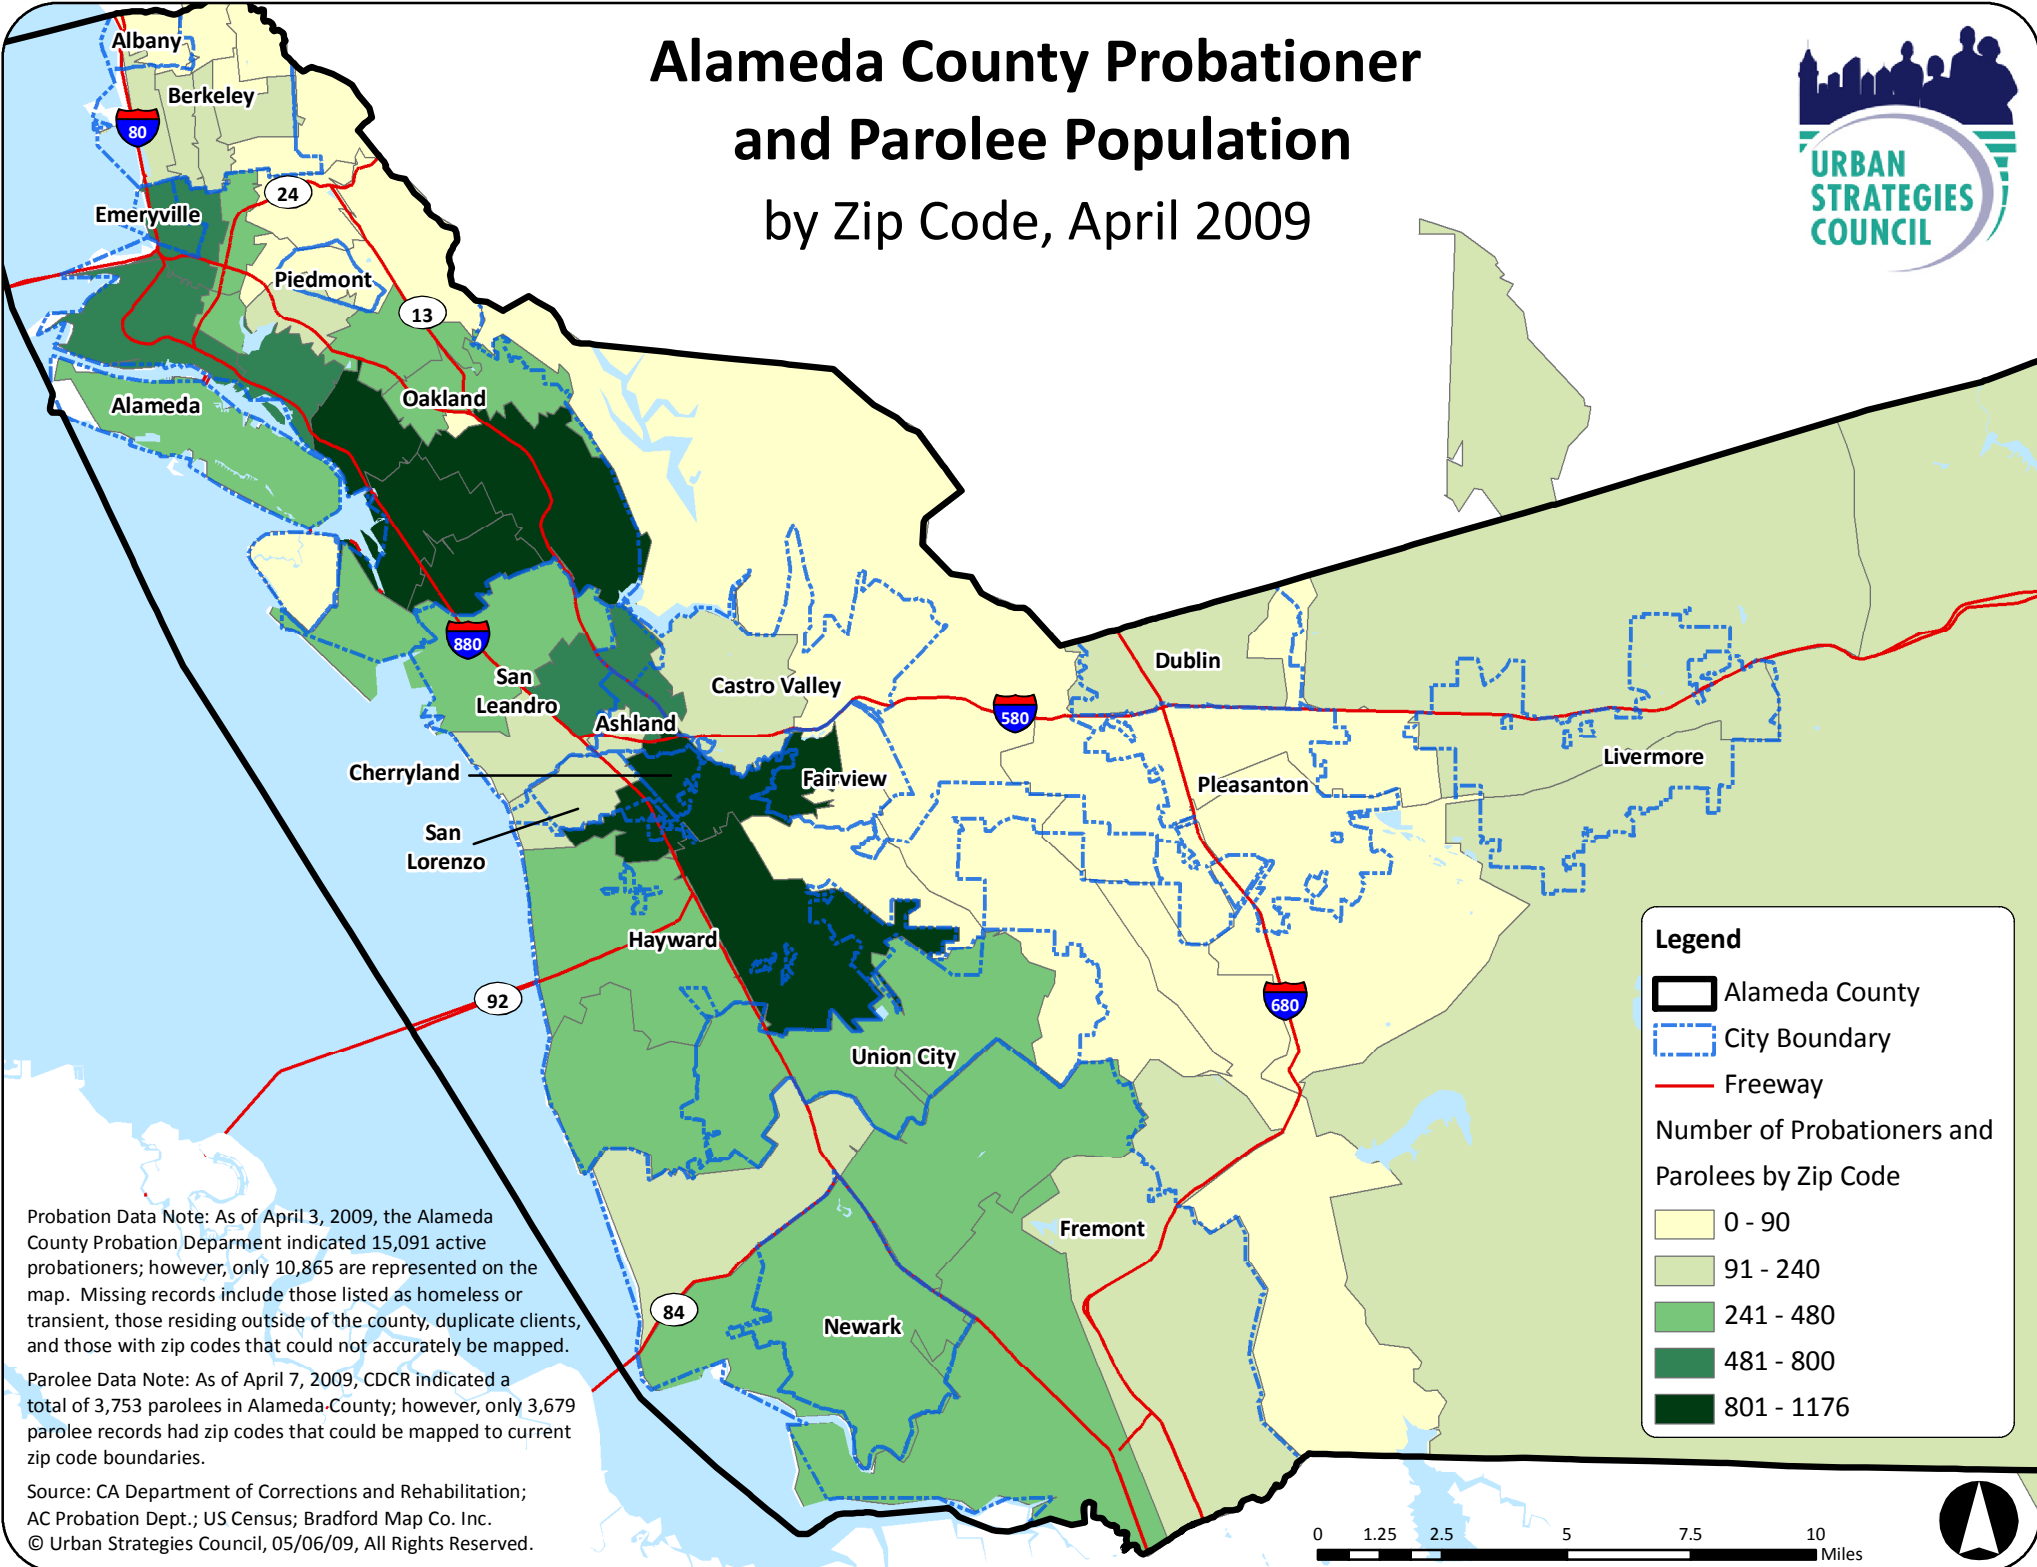

Alameda County Probationer and Parolee Population by Zip Code, April 2009

Probation Data Note: As of April 3, 2009, the Alameda County Probation Department indicated 15,091 active probationers; however, only 10,865 are represented on the map. Missing records include those listed as homeless or transient, those residing outside of the county, duplicate clients, and those with zip codes that could not accurately be mapped.

Parolee Data Note: As of April 7, 2009, CDCR indicated a total of 3,753 parolees in Alameda County; however, only 3,679 parolee records had zip codes that could be mapped to current zip code boundaries.