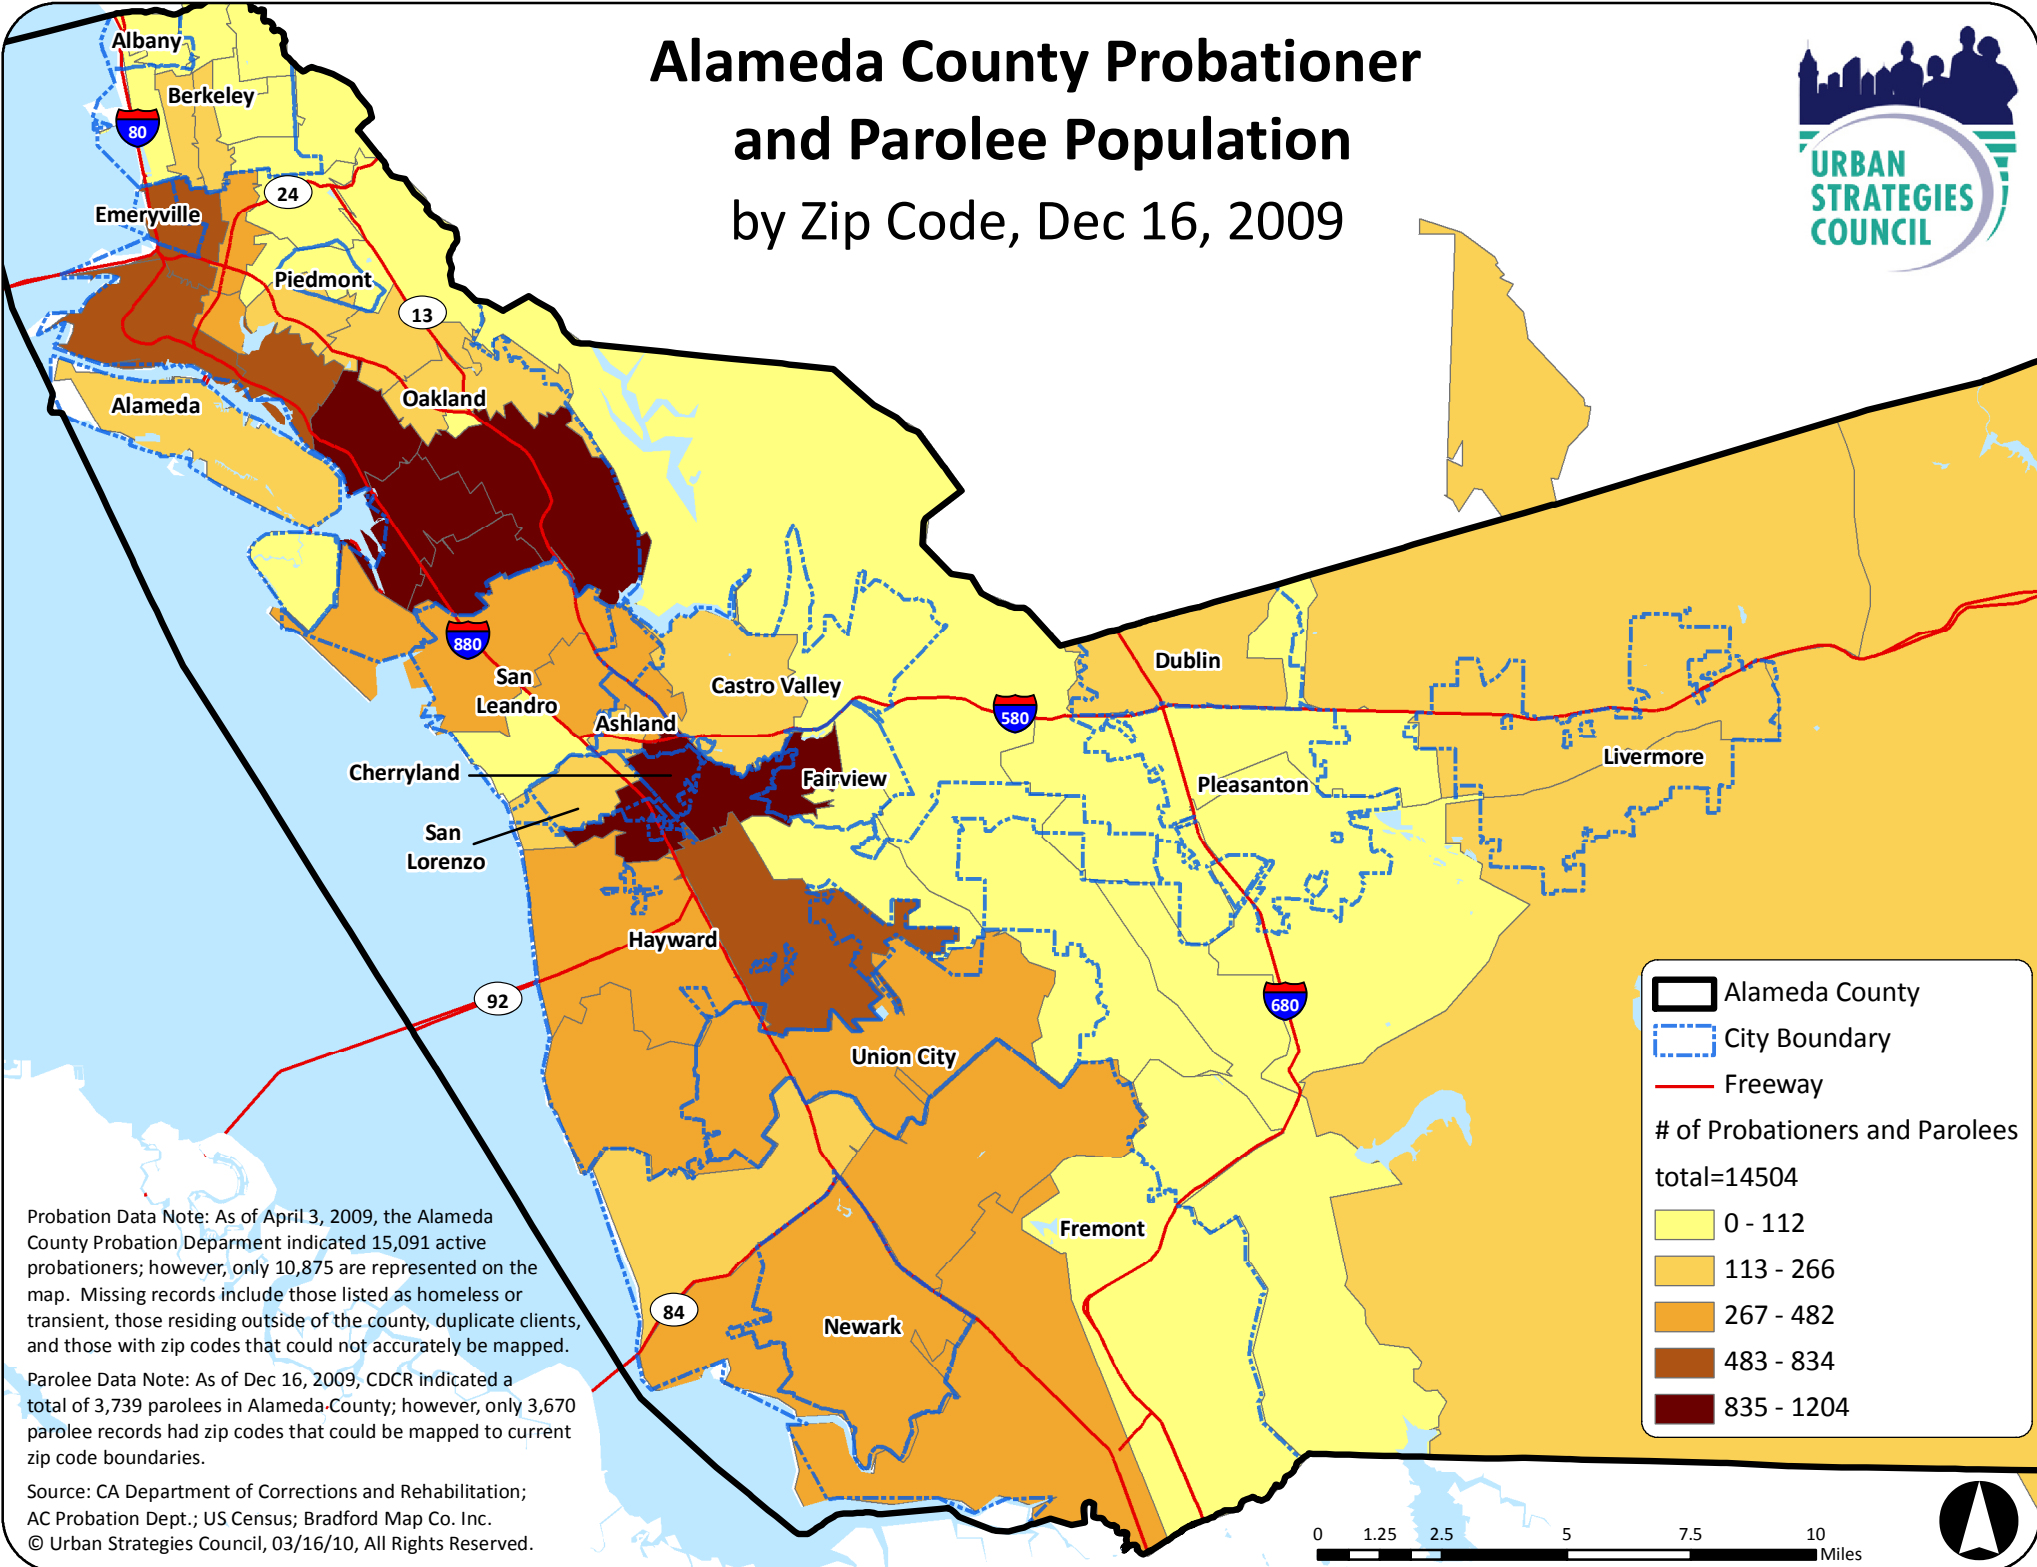

Alameda County Probationer and Parolee Population by Zip Code, Dec 16, 2009

Alameda County
 City Boundary
 Freeway

of Probationers and Parolees total=14504

	0 - 112
	113 - 266
	267 - 482
	483 - 834
	835 - 1204

Probation Data Note: As of April 3, 2009, the Alameda County Probation Department indicated 15,091 active probationers; however, only 10,875 are represented on the map. Missing records include those listed as homeless or transient, those residing outside of the county, duplicate clients, and those with zip codes that could not accurately be mapped.

Parolee Data Note: As of Dec 16, 2009, CDCR indicated a total of 3,739 parolees in Alameda-County; however, only 3,670 parolee records had zip codes that could be mapped to current zip code boundaries.