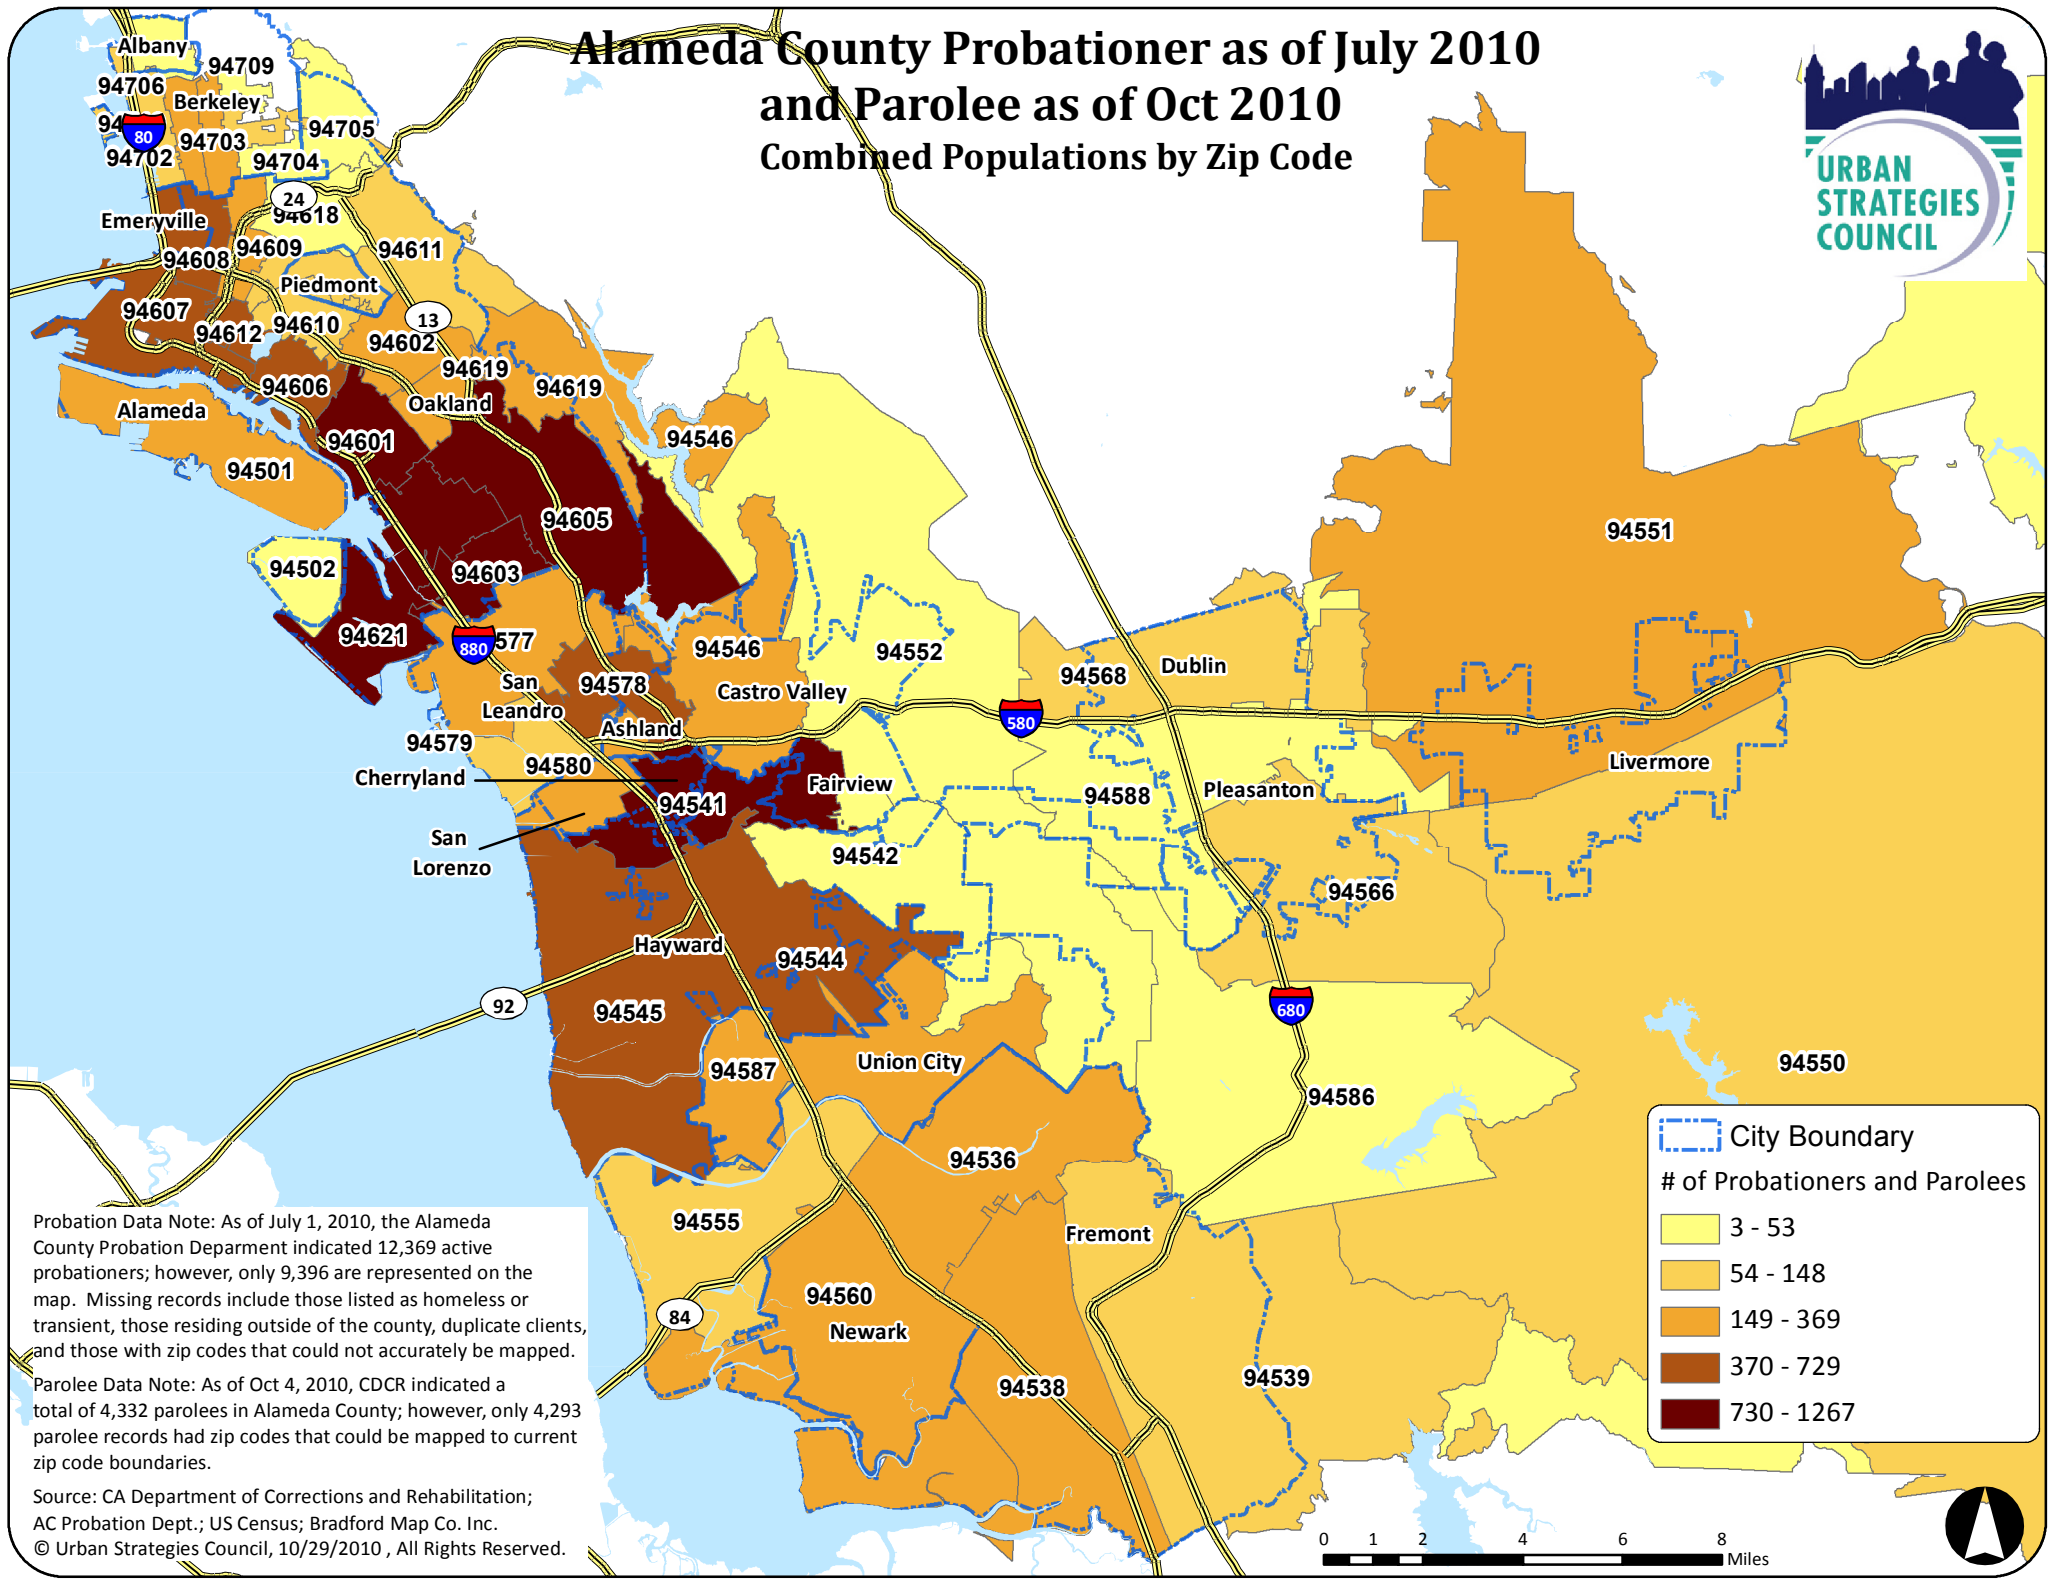

# Alameda County Probationer as of July 2010 and Parolee as of Oct 2010 Combined Populations by Zip Code

City Boundary

**# of Probationers and Parolees**

- 3 - 53
- 54 - 148
- 149 - 369
- 370 - 729
- 730 - 1267

**Probation Data Note:** As of July 1, 2010, the Alameda County Probation Department indicated 12,369 active probationers; however, only 9,396 are represented on the map. Missing records include those listed as homeless or transient, those residing outside of the county, duplicate clients, and those with zip codes that could not accurately be mapped.