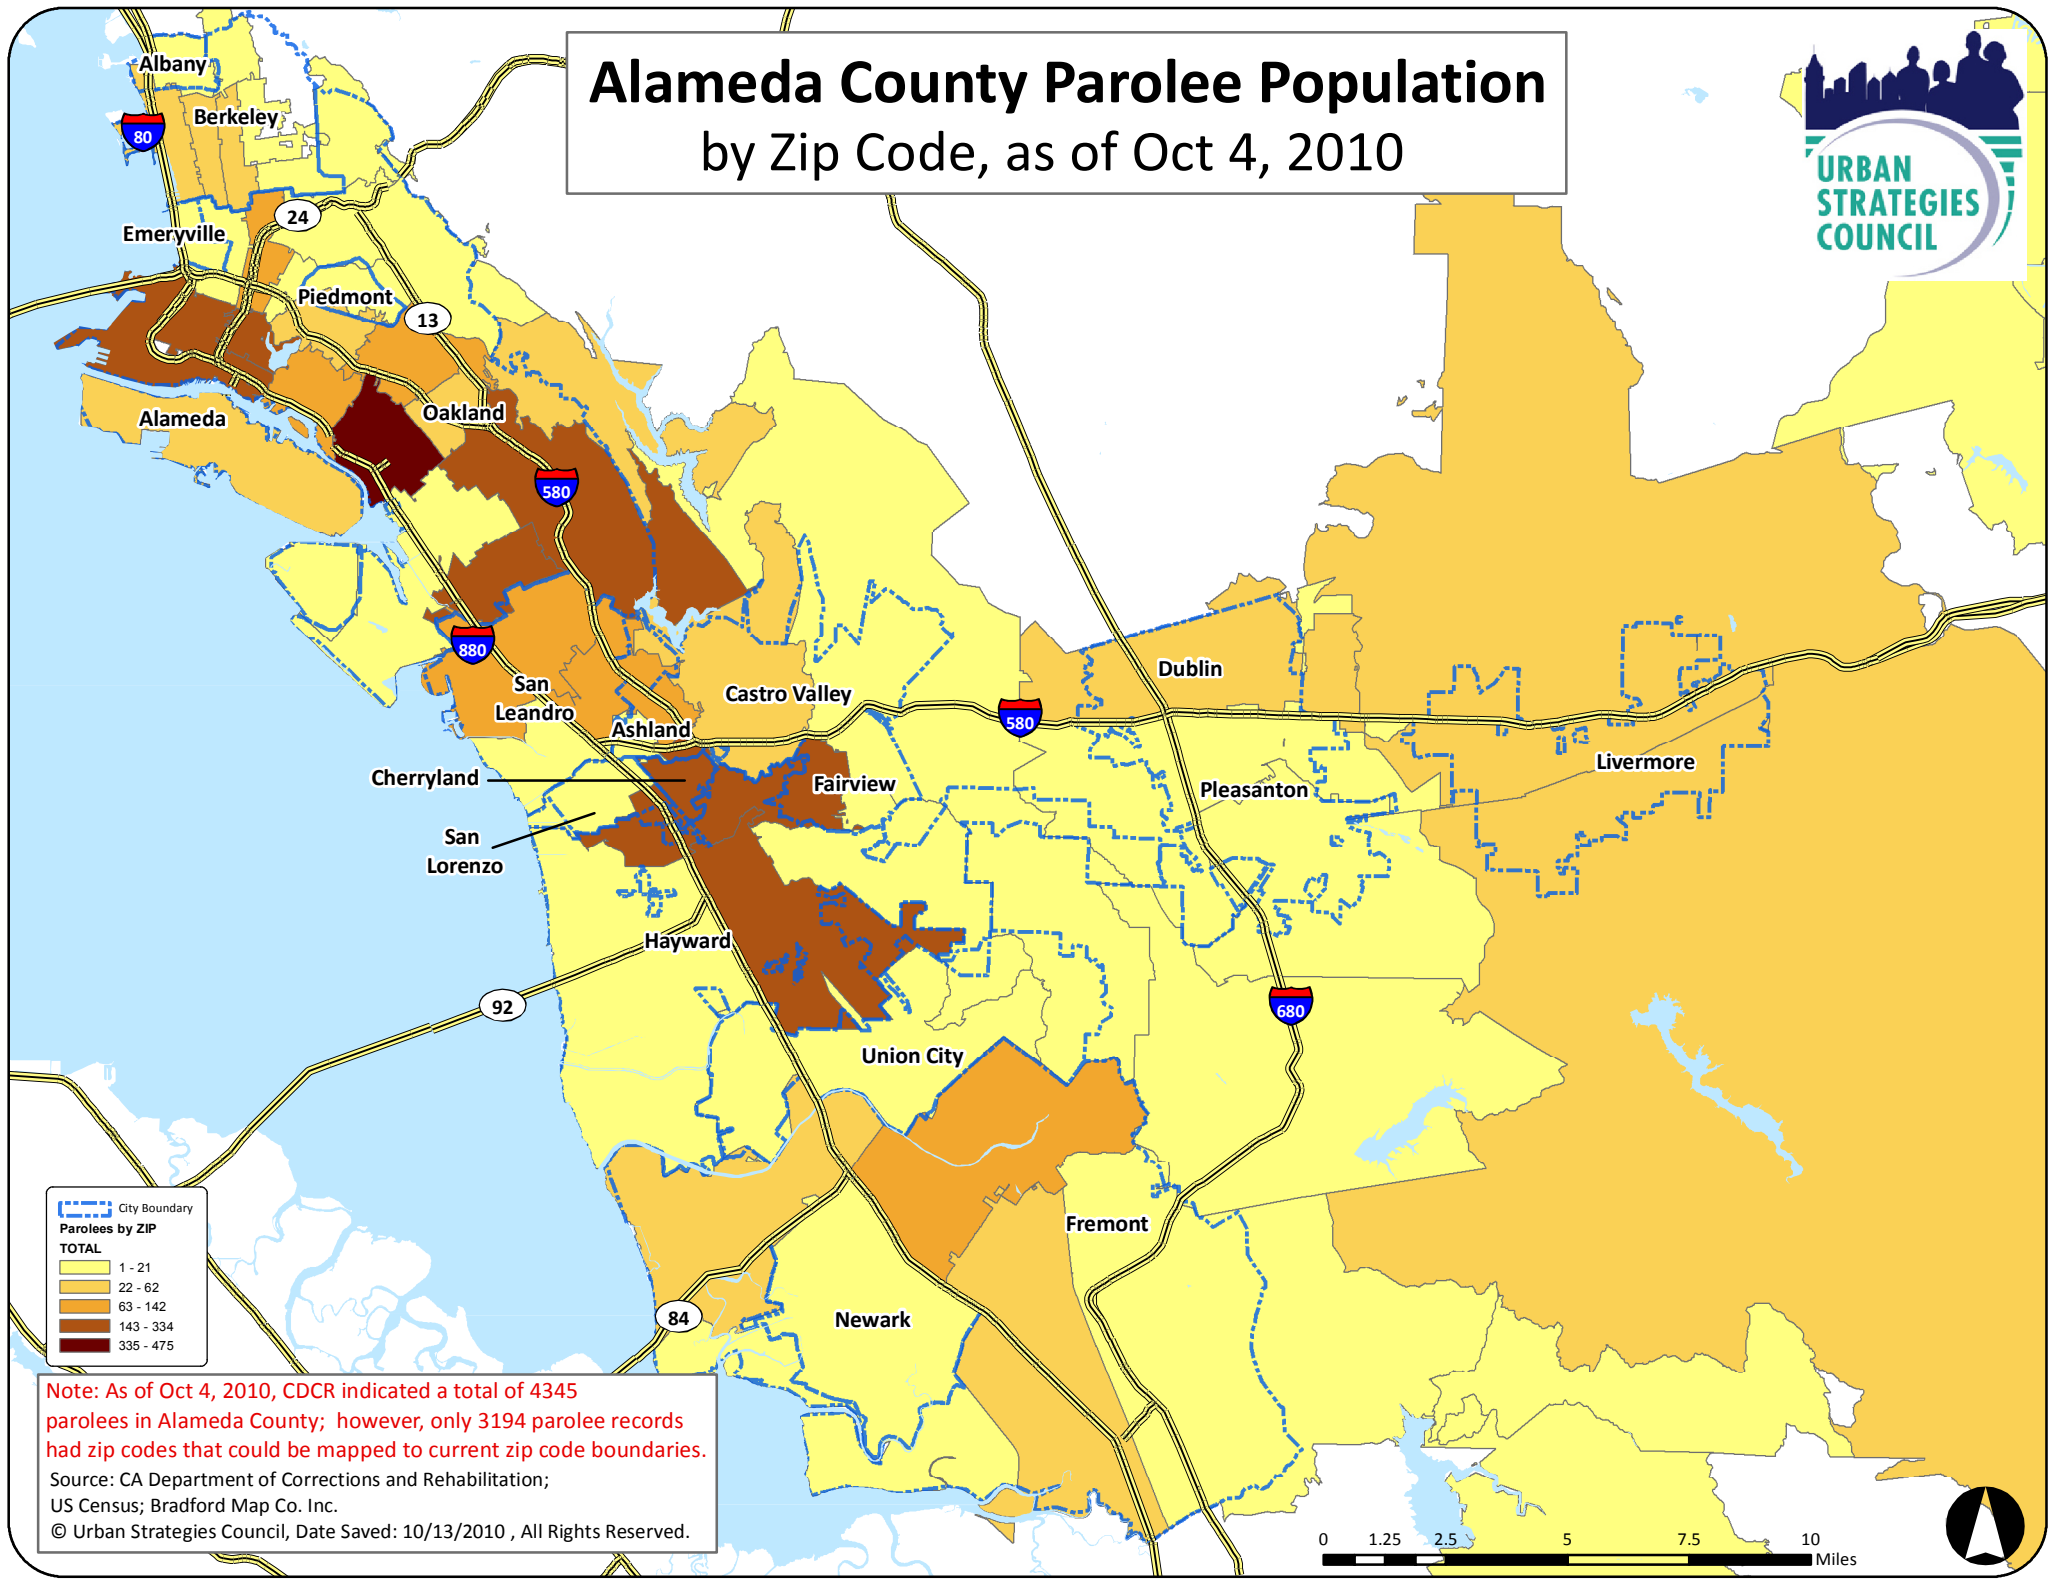

Alameda County Parolee Population by Zip Code, as of Oct 4, 2010

City Boundary
 Parolees by ZIP
TOTAL
 1 - 21
 22 - 62
 63 - 142
 143 - 334
 335 - 475

Note: As of Oct 4, 2010, CDCR indicated a total of 4345 parolees in Alameda County; however, only 3194 parolee records had zip codes that could be mapped to current zip code boundaries.