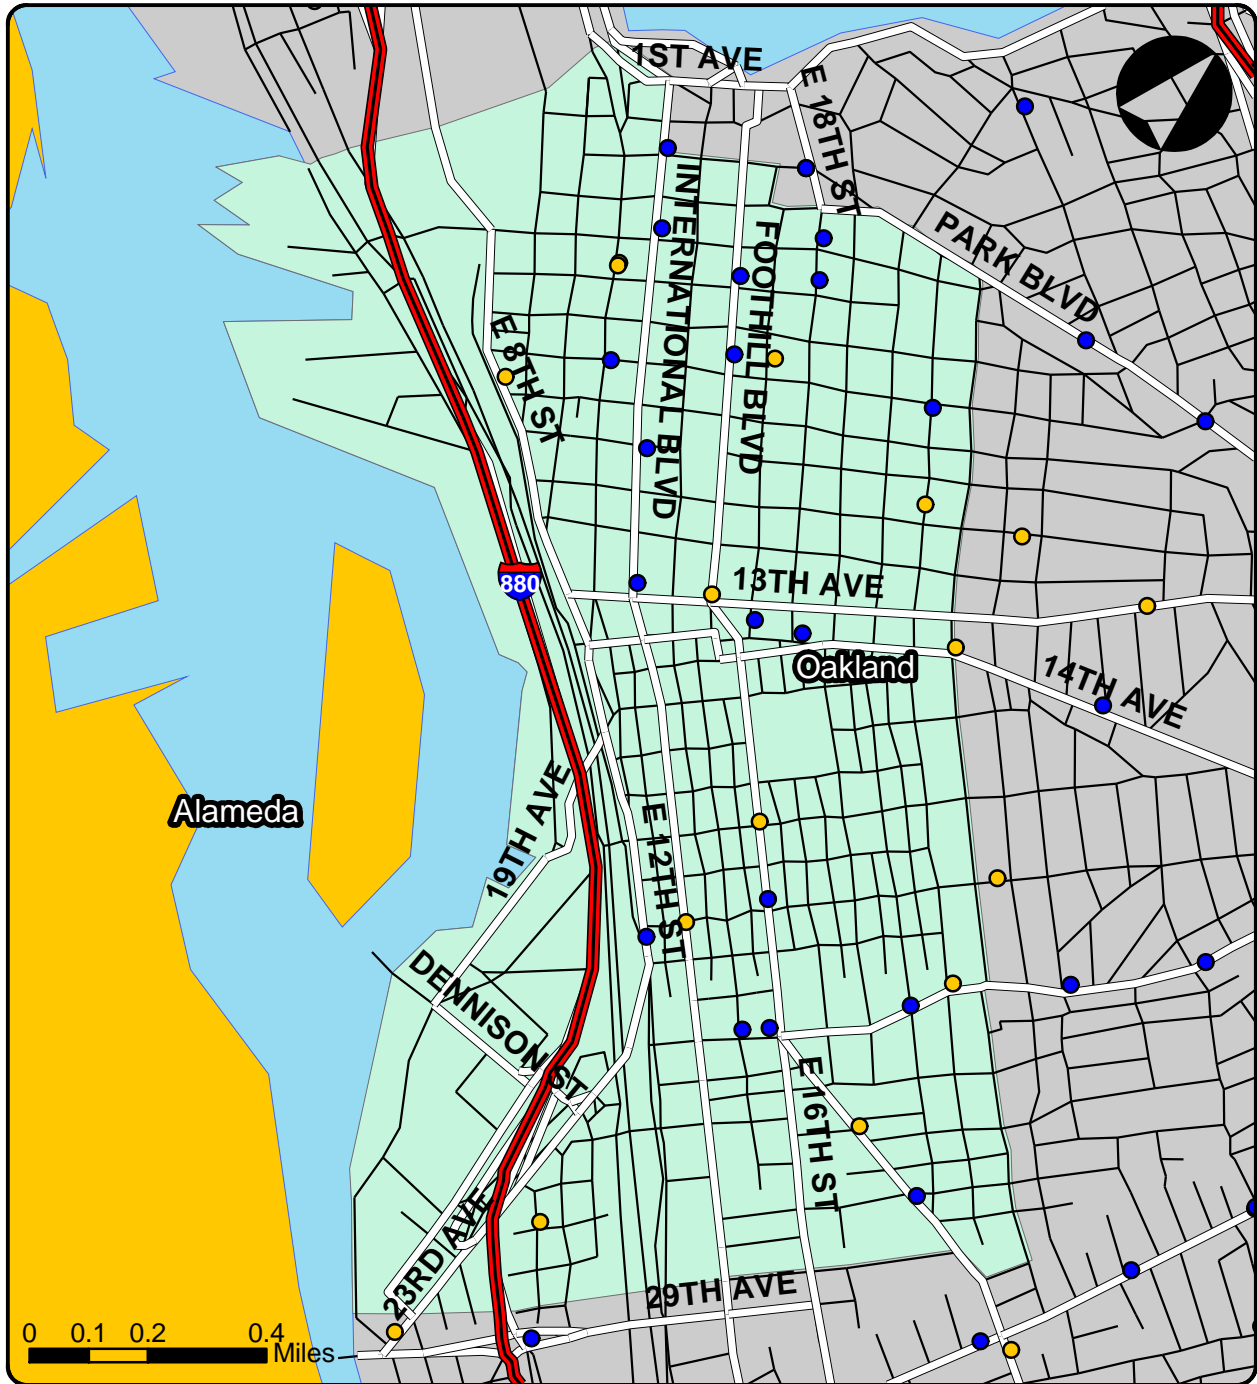

# Lower San Antonio Off-Sale Licenses

Legend		License Type	
	Freeway		20 - Beer and Wine
	Major Streets		21 - Beer, Wine and Spirits

Source: CA ABC

Courtesy of Alameda County Public Health Department

Map produced by Urban Strategies Council