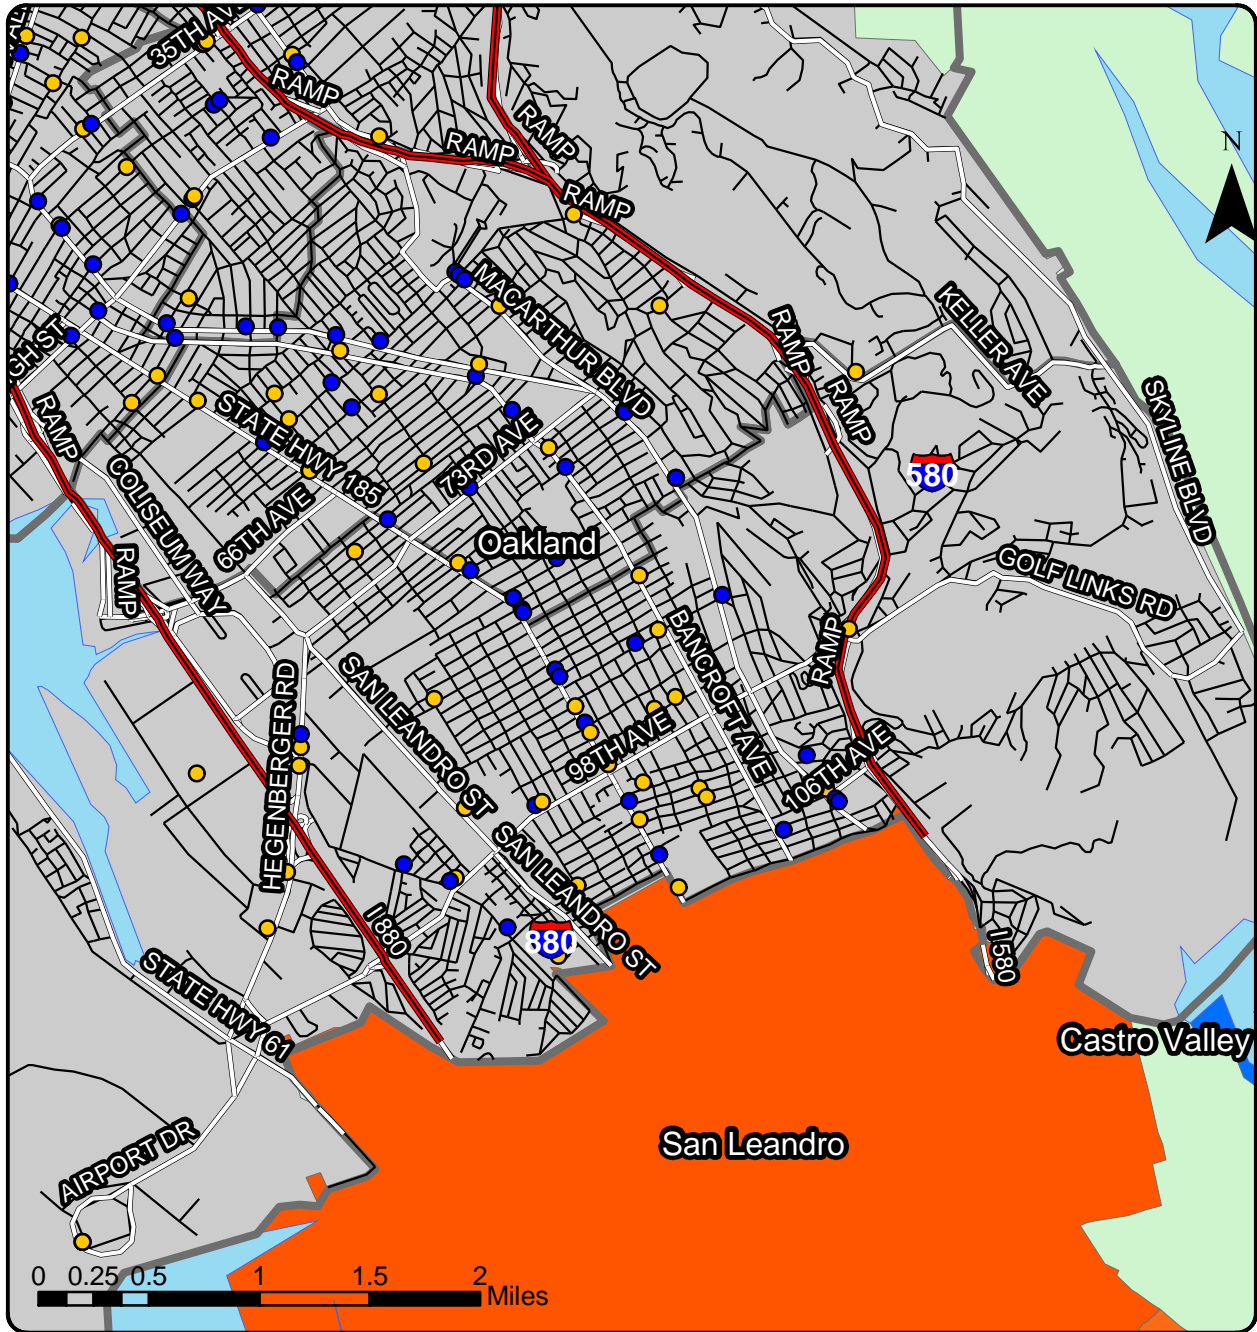

Off-Sale Alcohol Licenses in District 7

Legend

	Freeway	License Type		20 - Beer and Wine
	Major Streets			21 - Beer, Wine and Spirits
	Streets			
	Council Districts			

Source: CA ABC
 Courtesy of Alameda County
 Public Health Department

Map produced by Urban Strategies Council