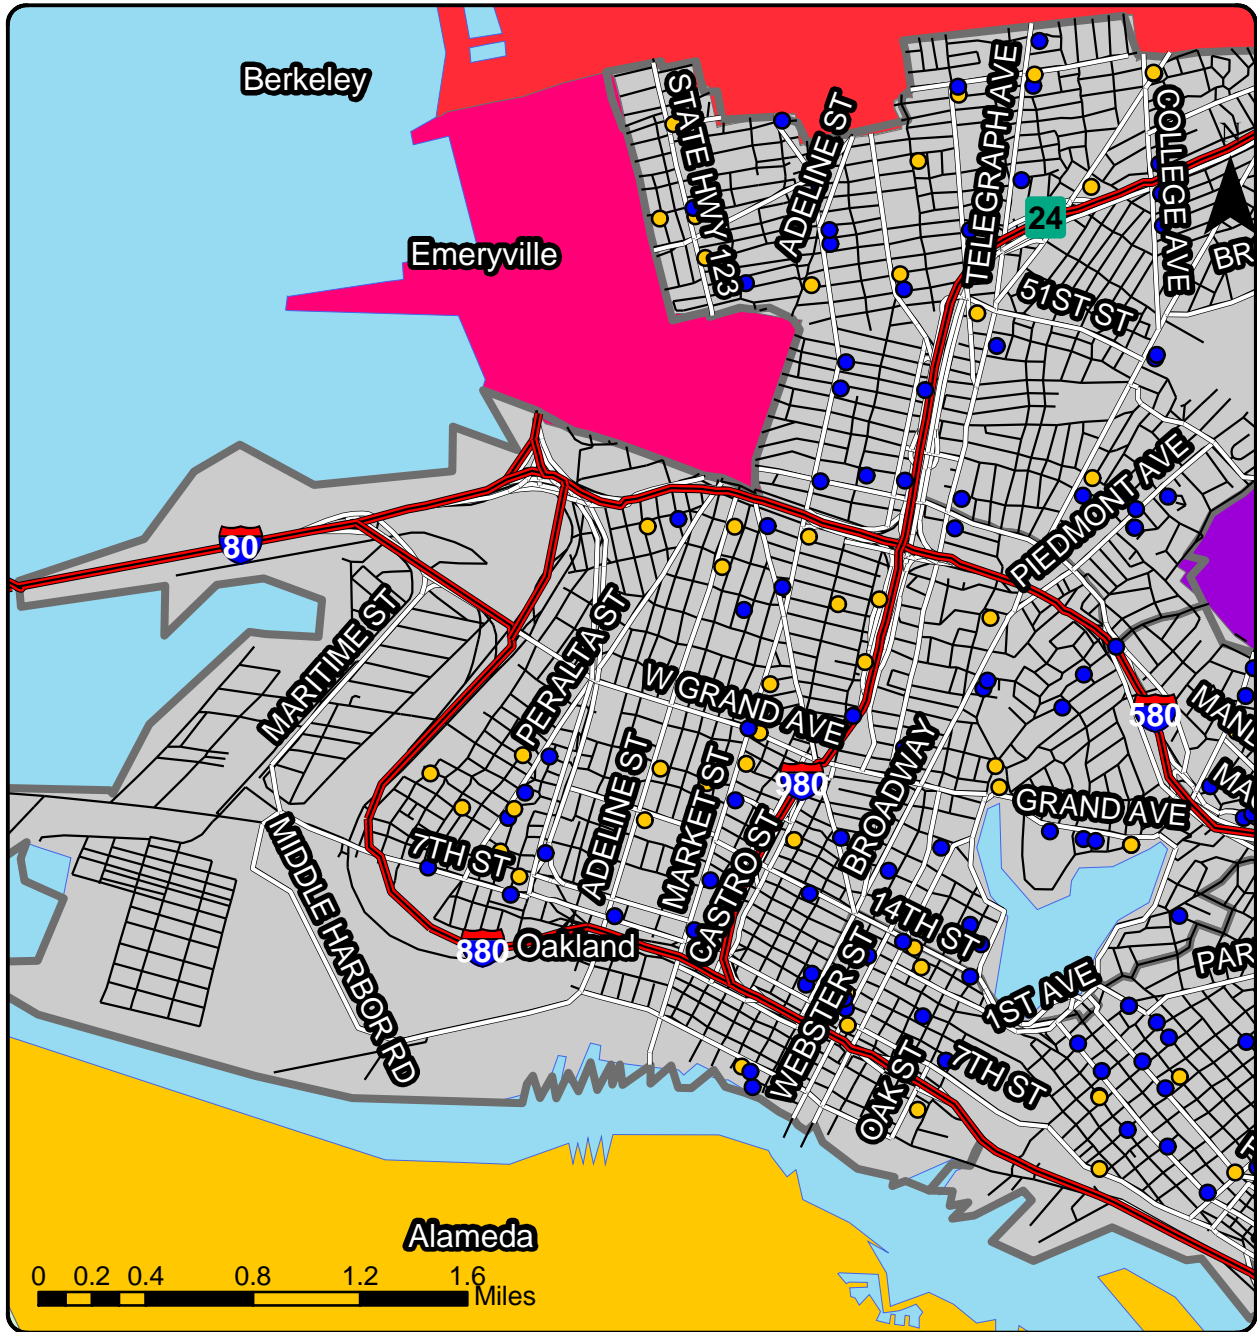

# Off-Sale Alcohol Licenses in District 3

**Legend**

	Freeway	<b>License Type</b>		20 - Beer and Wine
	Major Streets			21 - Beer, Wine and Spirits
	Streets			
	Council Districts			

Source: CA ABC  
 Courtesy of Alameda County  
 Public Health Department

Map produced by Urban Strategies Council