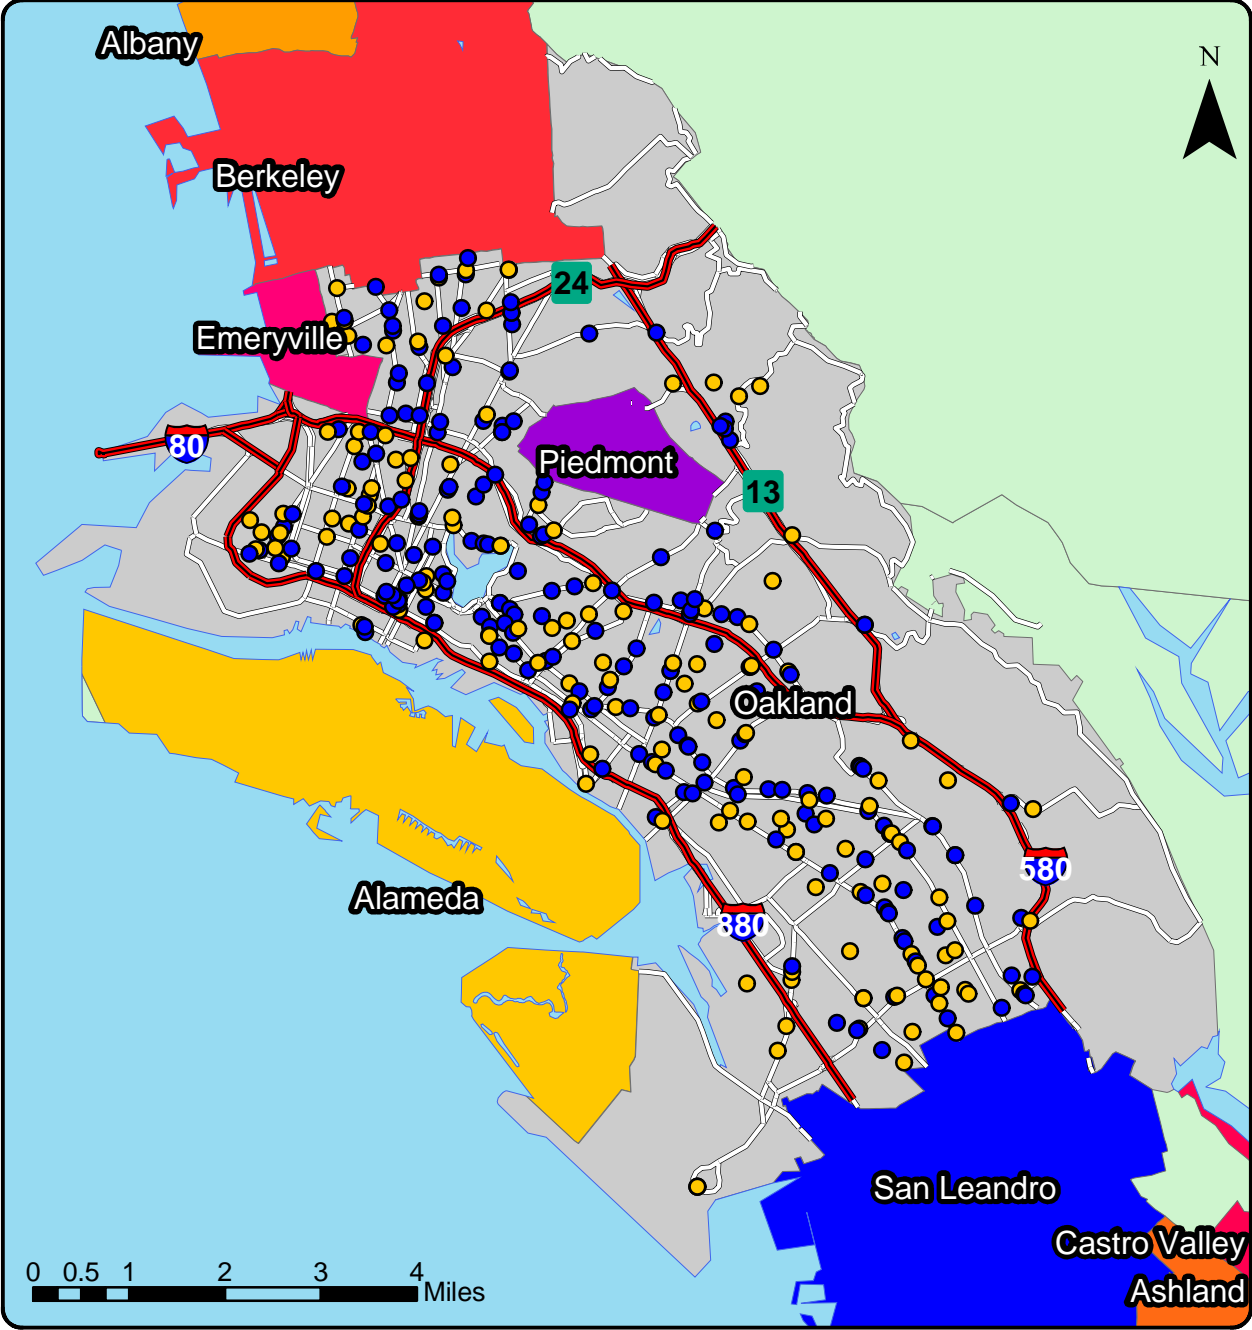

345 Off-Sale Alcohol Retailers in Oakland

Legend		License Type	
	Freeway		20 - Beer and Wine
	Major Streets		21 - Beer, Wine and Spirits

Source: CA ABC

Courtesy of Alameda County Public Health Department

Map produced by Urban Strategies Council