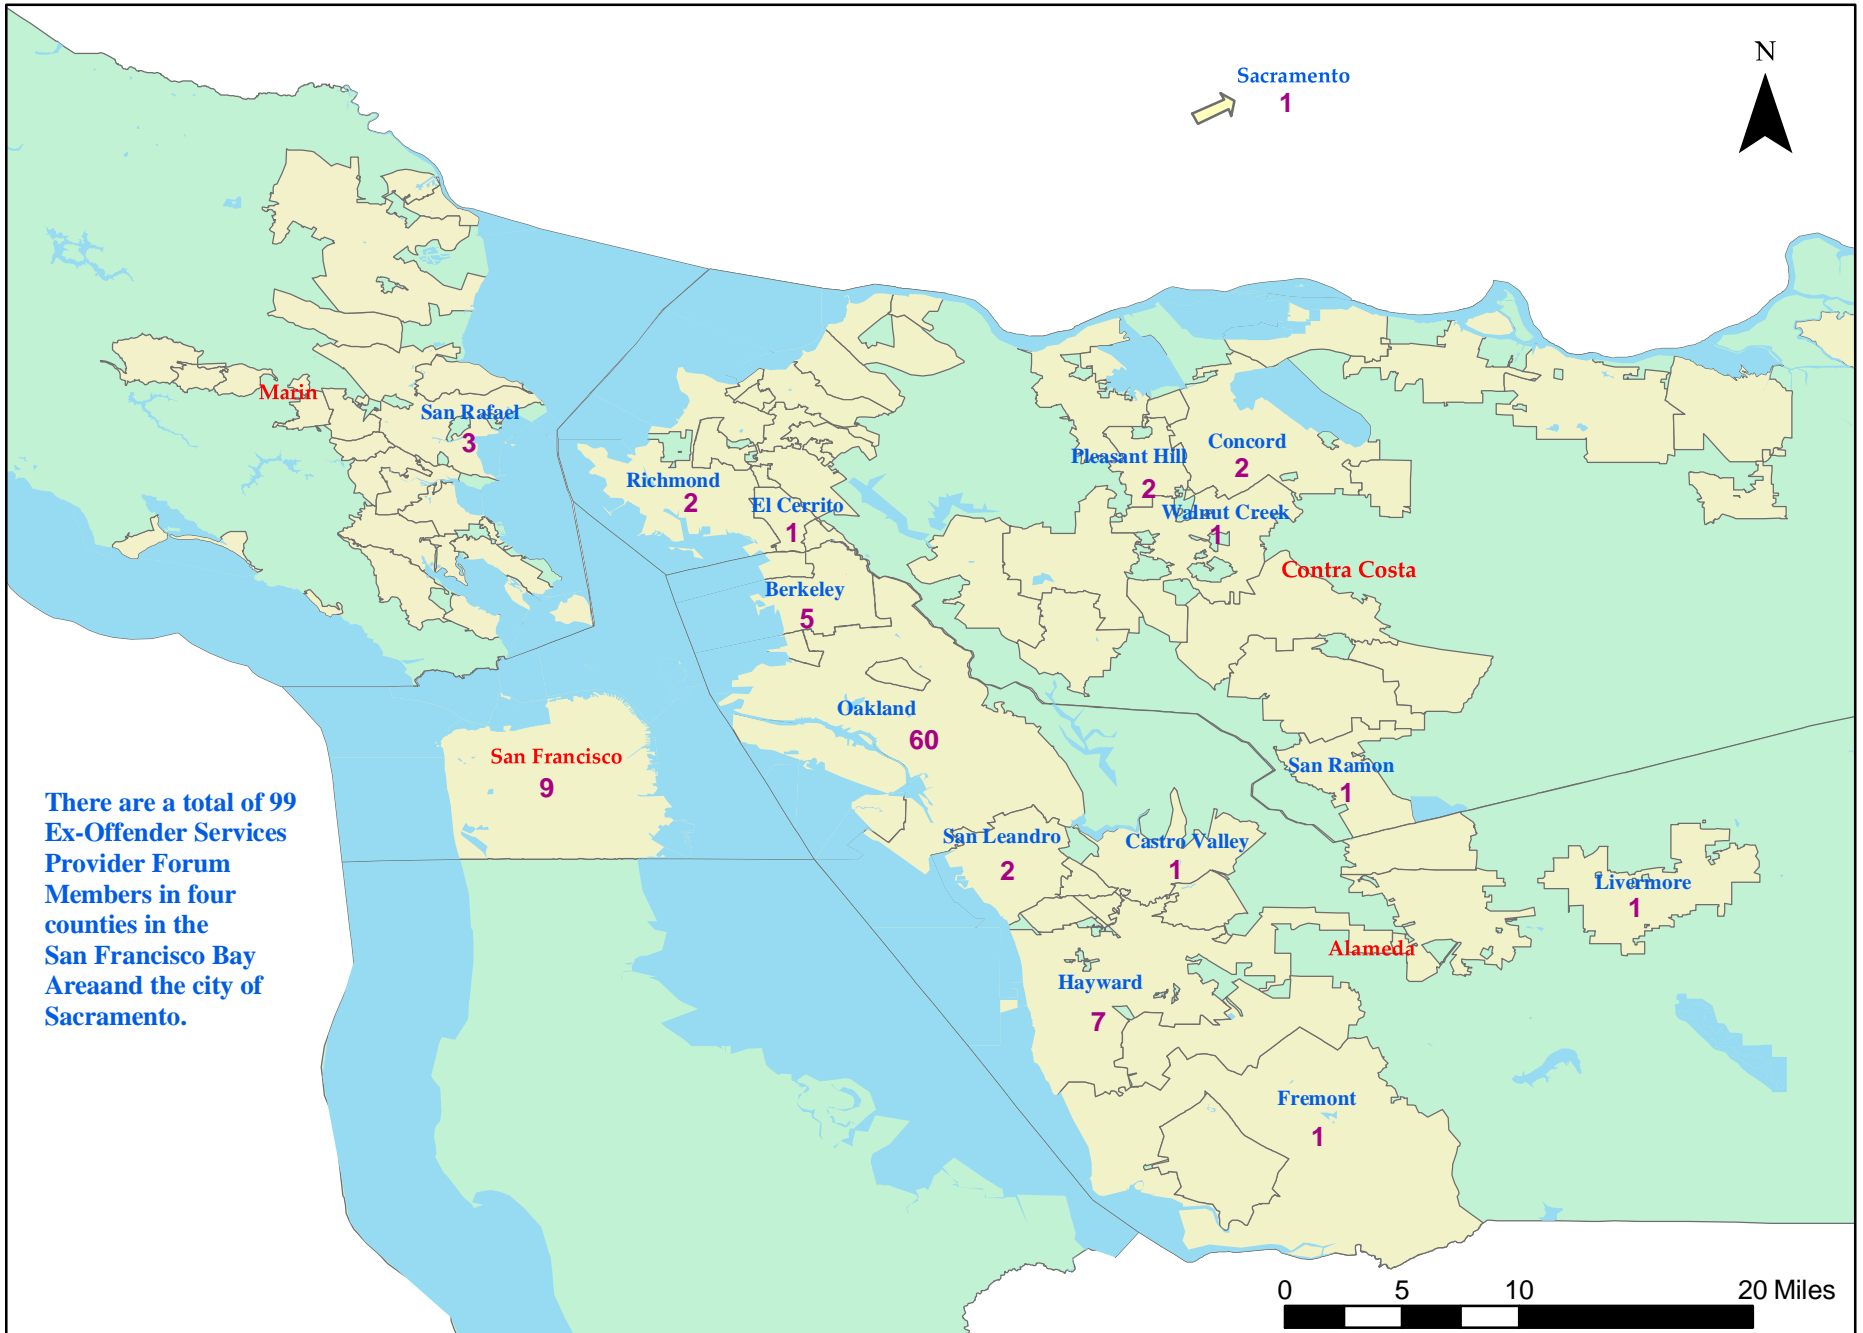

Number of Ex-Offender Services Provider Forum Members in the San Francisco Bay Area by Cities

Source: Allen Temple Baptist Church, 2003
 Map created by the Urban Strategies Council, December 2003