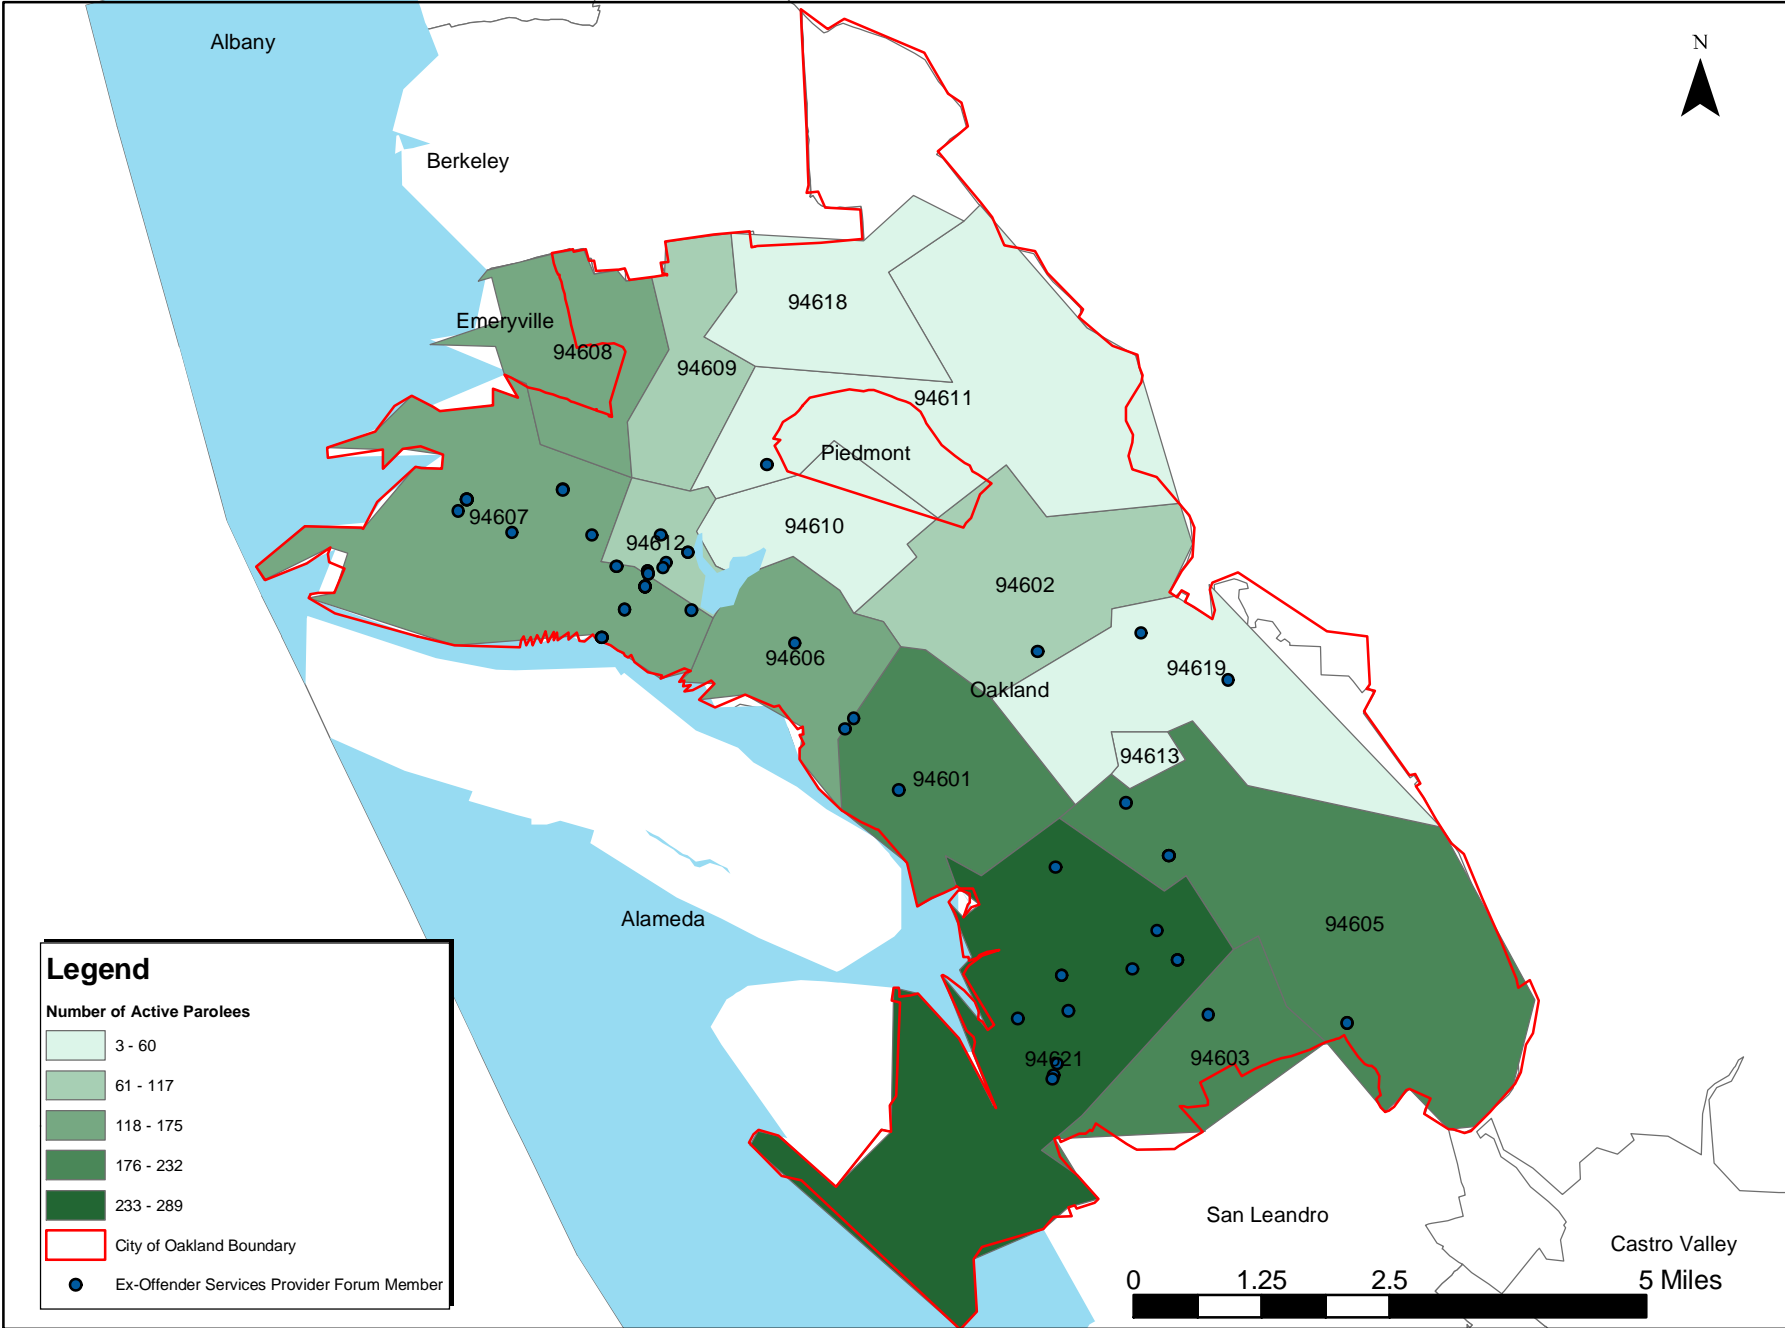

Active Parolees by Zip Codes, 2000, and Locations of Current Ex-Offender Services Provider Forum Members in Oakland

Source: California Department of Corrections, 2000, and the Allen Temple Baptist Church, 2003
 Map created by the Urban Strategies Council, December 2003

Draft - Not for Further Distribution